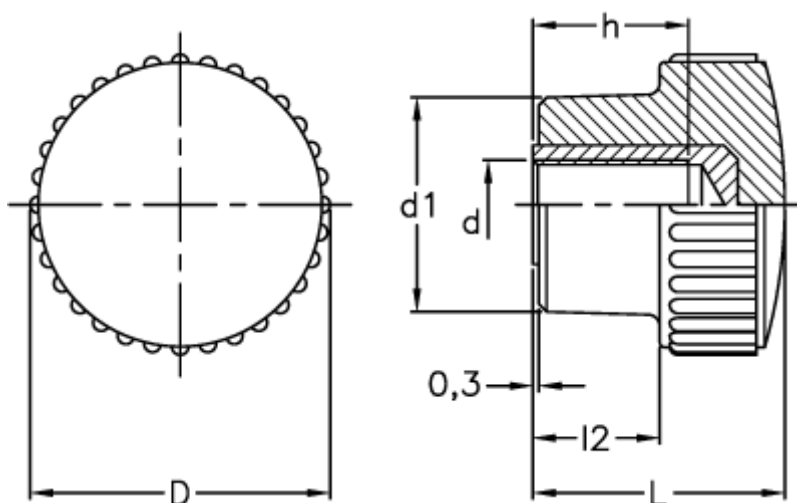

Data Sheet

Article number: 2302003202
Description: E+G Knurled grip knob
B.259/30 B-M8

Measures

D	= 31
d1	= 19
d 6H	= M8
h	= 20
L	= 32
l2	= 17